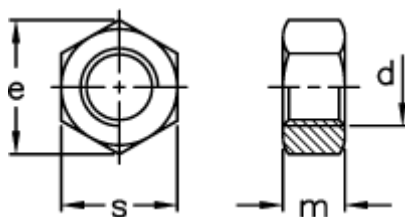

Article number: 2310301021

Description: E+G Nut
NT-M10

Measures

d = M10
e = 18.90
m = 8.0
s = 17